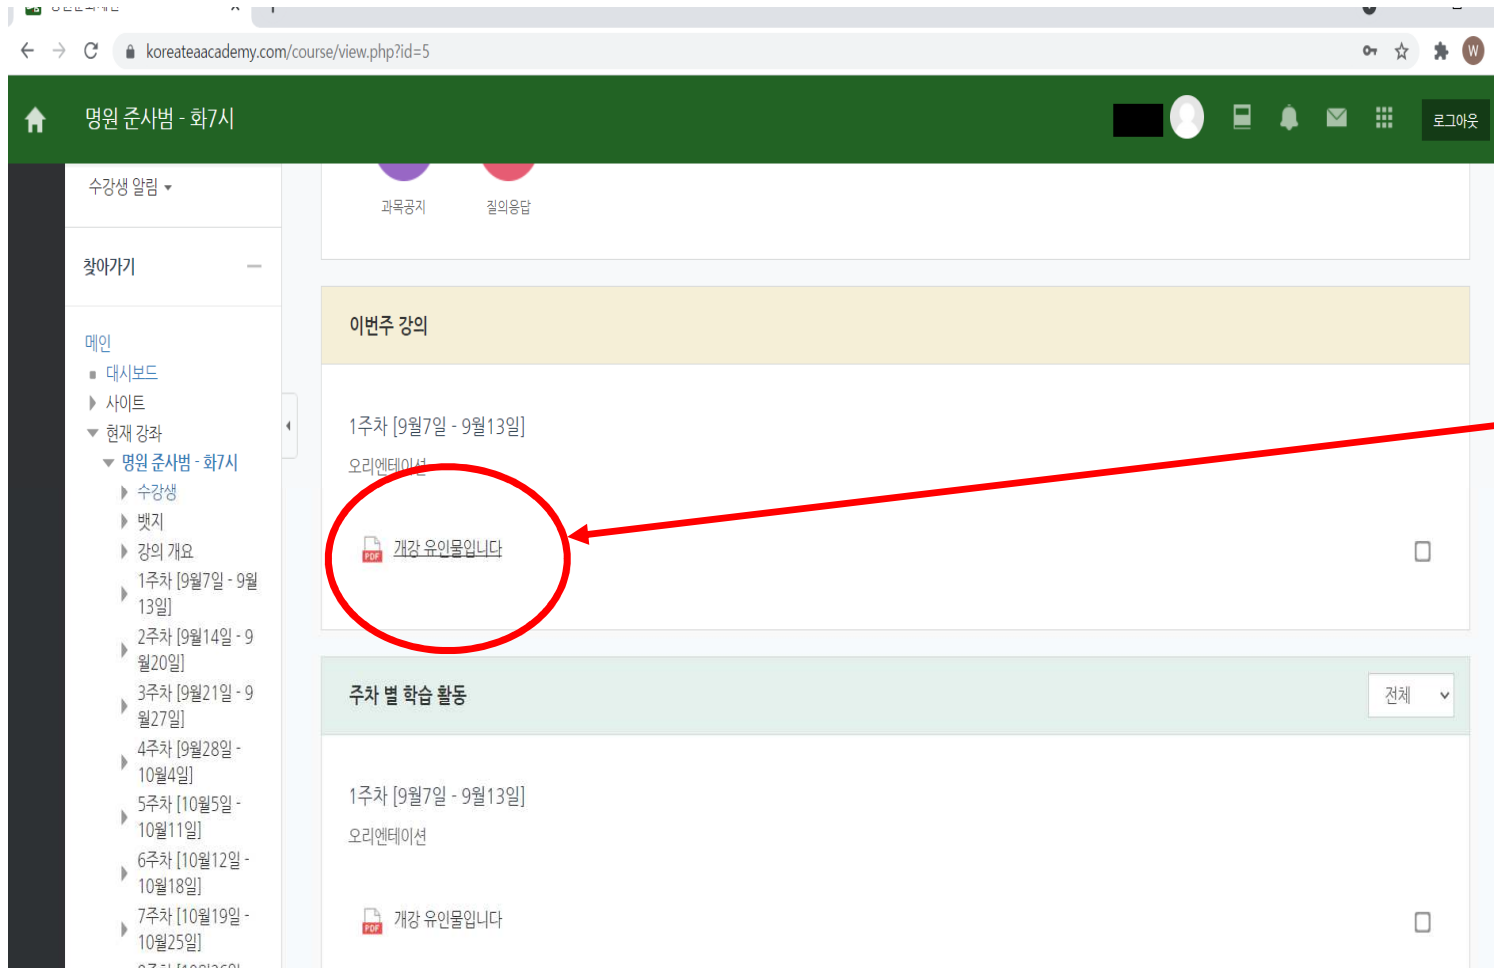

3. 강의실 - 강의자료 다운로드

클릭하여 파일 다운로드