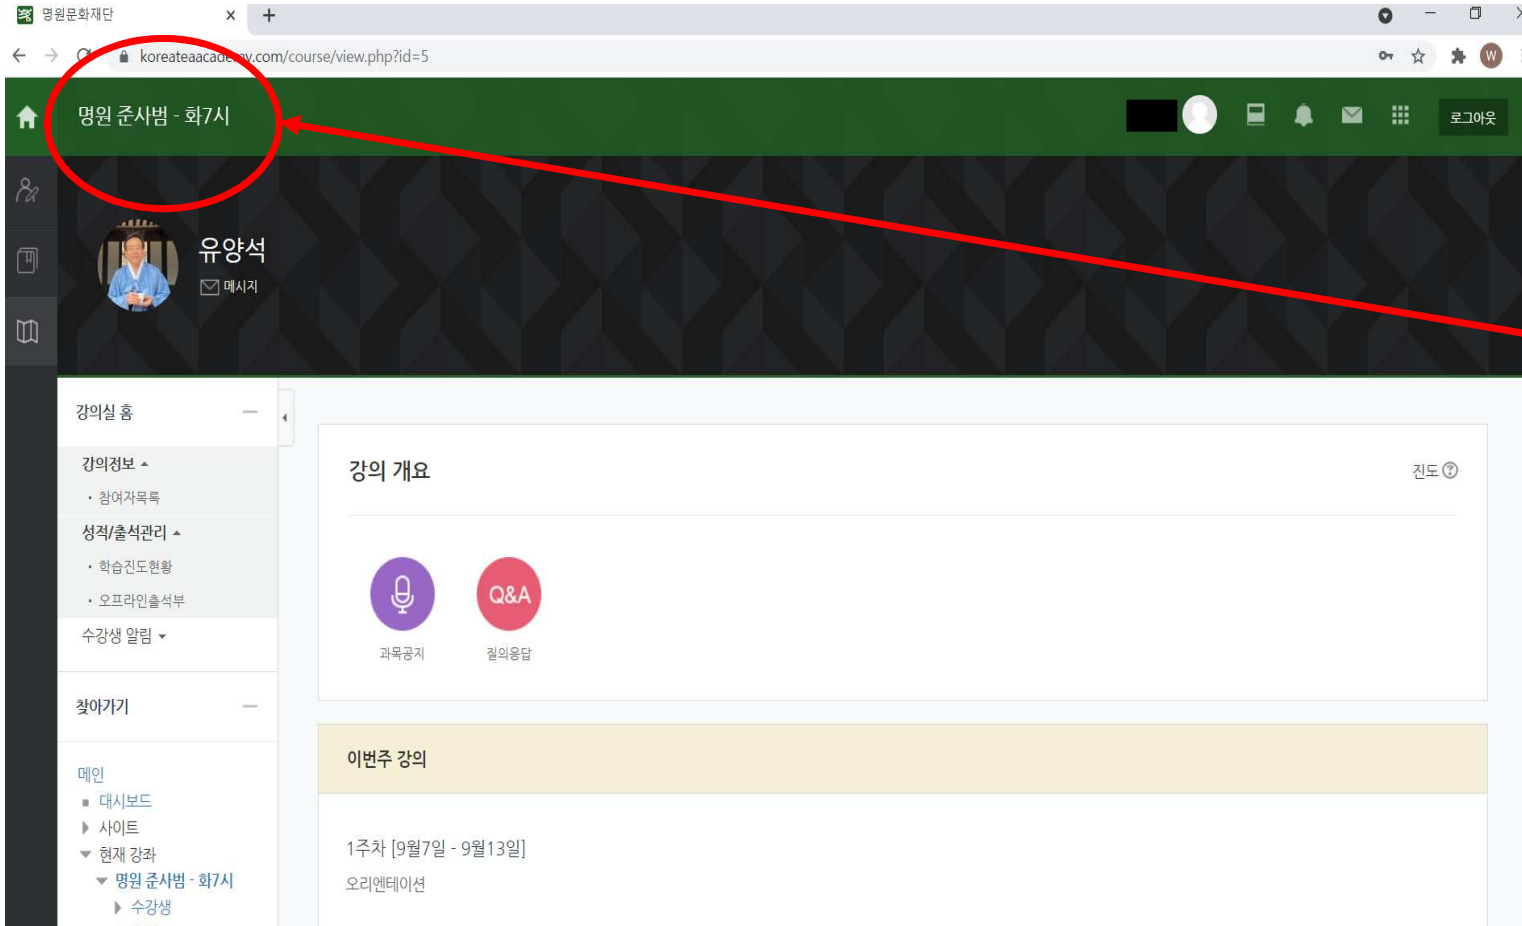

3. 강의실

로그인을 하면
바로 수강 중인 강의실로
접속